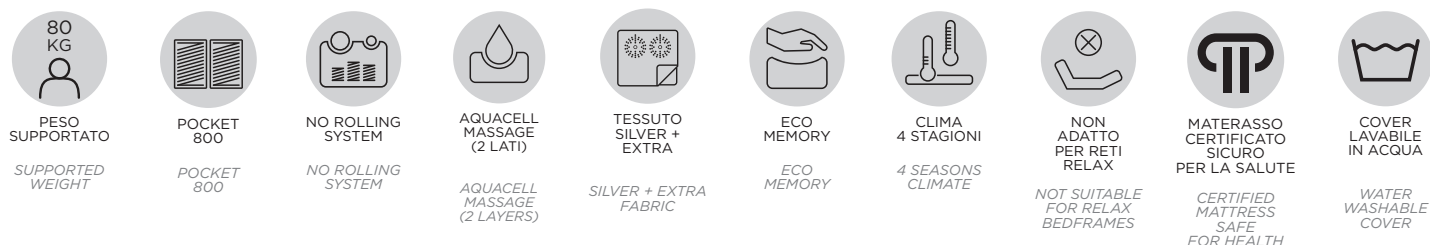

COMFORT EXTRA

ORION

80
KG
PESO
SUPPORTATO
SUPPORTED
WEIGHT

POCKET
800
POCKET
800

NO ROLLING
SYSTEM
NO ROLLING
SYSTEM

AQUACELL
MASSAGE
(2 LATI)
AQUACELL
MASSAGE
(2 LAYERS)

TESSUTO
SILVER +
EXTRA
SILVER + EXTRA
FABRIC

ECO
MEMORY
ECO
MEMORY

CLIMA
4 STAGIONI
4 SEASONS
CLIMATE

NON
ADATTO
PER RETI
RELAX
NOT SUITABLE
FOR RELAX
BEDFRAMES

MATERASSO
CERTIFICATO
SICURO
PER LA SALUTE
CERTIFIED
MATTRESS
SAFE
FOR HEALTH

COVER
LAVABILE
IN ACQUA
WATER
WASHABLE
COVER

STRUTTURA

1-3) Aquacell: strato di comfort in Aquacell alta portanza, profilo "massage" 5 zone.
2) Struttura Pocket 800: 800 molle insacchettate, nella versione matrimoniale, a movimento indipendente, con 5 zone di portanza differenziata per le varie parti del corpo. Carenatura perimetrale anti-affossamento "Elast Box System".

STRUCTURE

1-3) Aquacell: somfort layer in Aquacell, high firmness rating, with 5-zone "massage" profile.
2) Pocket 800 structure: 800 pocket springs, in the double mattress, with independent movement, and 5 different firmness zones for the various parts of the body. "Elast Box System" outer, anti-sag frame.